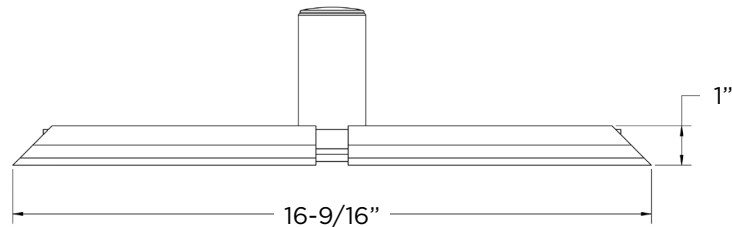

SHADEFIN[®] MINI KAYAK MOUNT

The ShadeFin Mini Kayak Mount is designed for most sit-on-top kayaks. The outer sections of the mount extend out from the center - enabling the width to be adjusted, depending on the size of the Kayak, up to 26.75". The Kayak Mount also pairs with most standard kayak railing systems on the market, such as YakAttack GearTrac.

FEATURES & BENEFITS

- Powder coated aluminum
- Includes well nuts and mounting hardware
- Adjustable base up to 26.75" wide

FULLY COLLAPSED

FULLY EXTENDED

PART #	DESCRIPTION	FINISH	WEIGHT	UPC
T10-4000-14	ShadeFin [®] Mini Kayak Mount	Powder Coated, Misty Silver	2 lbs.	631193091898