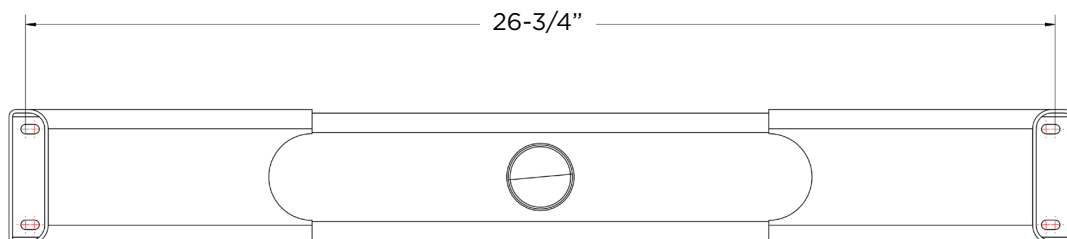

SHADEFIN[®] MINI KAYAK MOUNT

The ShadeFin Mini Kayak Mount is designed for most sit-on-top kayaks. The outer sections of the mount extend out from the center - enabling the width to be adjusted, depending on the size of the Kayak, up to 26.75". The Kayak Mount also pairs with most standard kayak railing systems on the market, such as YakAttack GearTrac.

FEATURES & BENEFITS

- Powder coated aluminum
- Includes well nuts and mounting hardware
- Adjustable base up to 26.75" wide

FULLY COLLAPSED

FULLY EXTENDED

PART #	DESCRIPTION	FINISH	WEIGHT	UPC
T10-4000-14	ShadeFin [®] Mini Kayak Mount	Powder Coated, Misty Silver	2 lbs.	631193091898