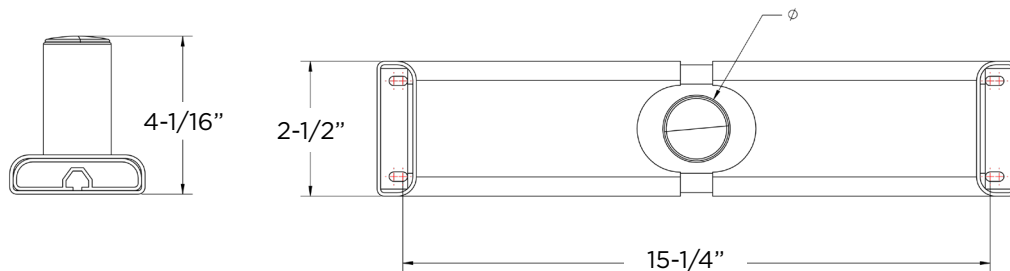

SHADEFIN[®] MINI KAYAK MOUNT

The ShadeFin Mini Kayak Mount is designed for most sit-on-top kayaks. The outer sections of the mount extend out from the center - enabling the width to be adjusted, depending on the size of the Kayak, up to 26.75". The Kayak Mount also pairs with most standard kayak railing systems on the market, such as YakAttack GearTrac.

FEATURES & BENEFITS

- Powder coated aluminum
- Includes well nuts and mounting hardware
- Adjustable base up to 26.75" wide

FULLY COLLAPSED

FULLY EXTENDED

PART #	DESCRIPTION	FINISH	WEIGHT	UPC
T10-4000-14	ShadeFin [®] Mini Kayak Mount	Powder Coated, Misty Silver	2 lbs.	631193091898